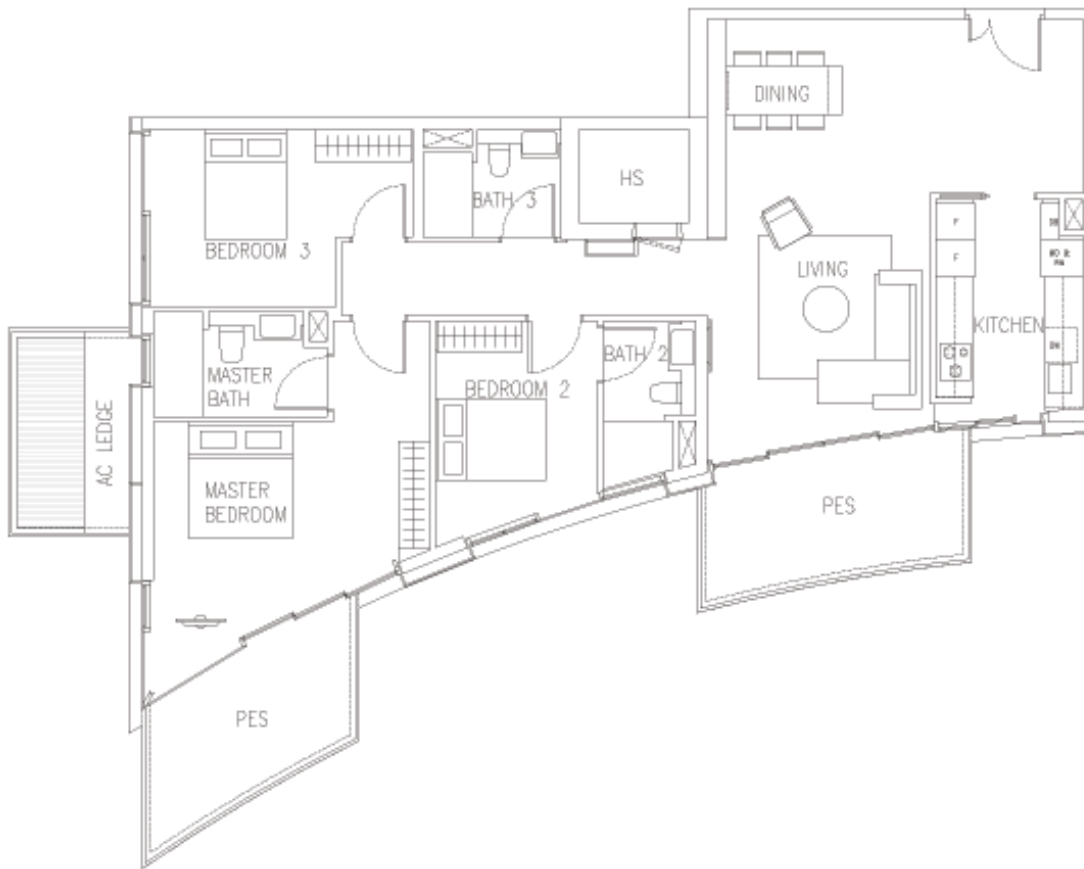

UNIT #03-16

UNIT #02-16

UNIT #01-16

3-BEDROOM (DELUXE)

TYPE C2a

142 sqm TO 146 sqm [1528 sq ft TO 1572 sq ft]

UNIT #01-03

UNIT #08-03

UNIT #07-03

UNIT #06-03

UNIT #05-03

UNIT #04-03

UNIT #03-03

UNIT #02-03

UNIT #01-03

3-BEDROOM (DELUXE)