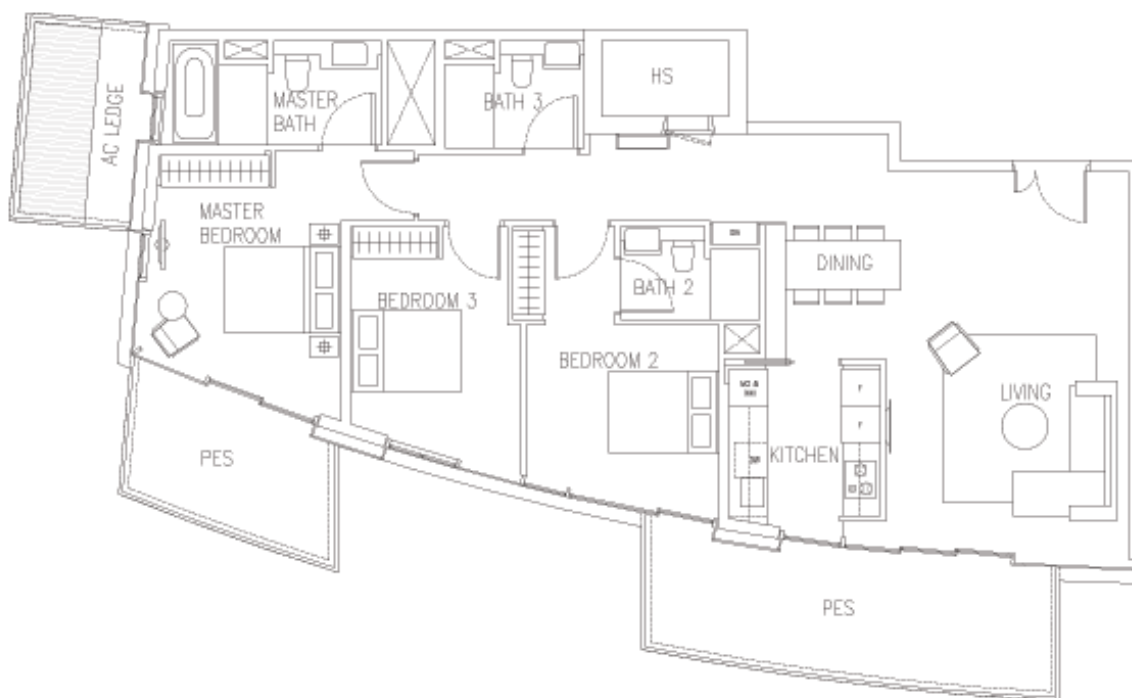

UNIT #04-02

UNIT #03-02

UNIT #02-02

UNIT #01-02

3-BEDROOM (DELUXE)

TYPE C2c

135 sqm to 146 sqm [1453 sq ft to 1572 sq ft]

UNIT #09-31

UNIT #08-31

UNIT #07-31

UNIT #06-31

UNIT #05-31

UNIT #04-31

UNIT #03-31

UNIT #02-31

UNIT #01-31