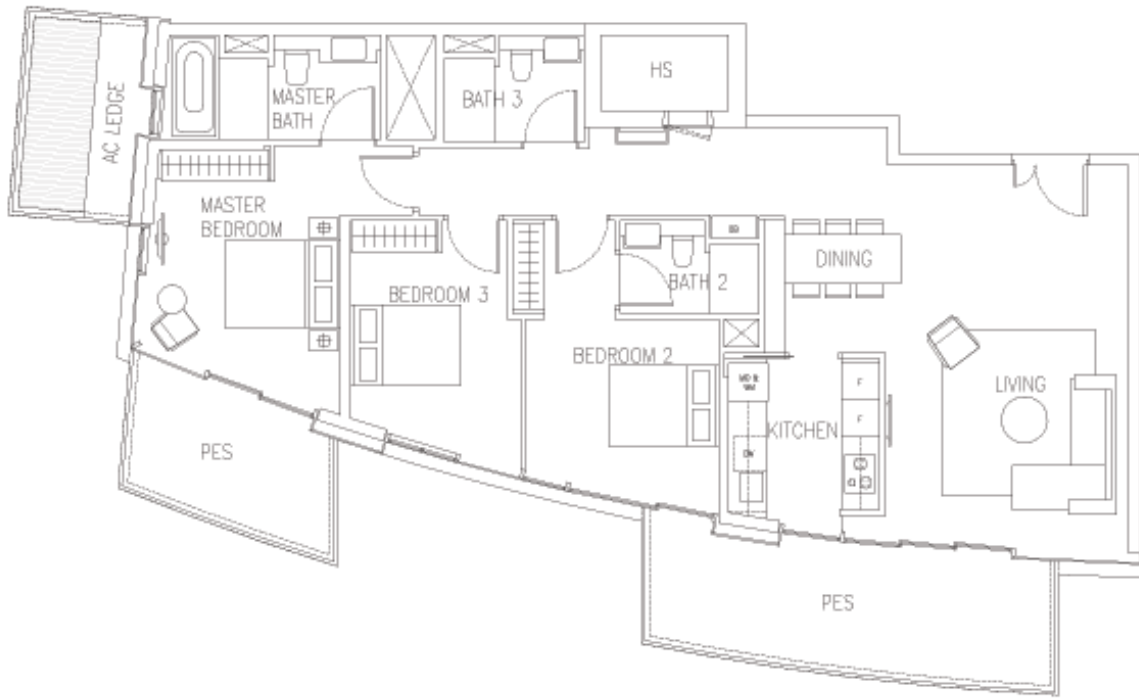

UNIT #08-31

UNIT #07-31

UNIT #06-31

UNIT #05-31

UNIT #04-31

UNIT #03-31

UNIT #02-31

UNIT #01-31

UNIT #01-31

3-BEDROOM (DELUXE)

TYPE C2c

135 sqm to 146 sqm [1453 sq ft to 1572 sq ft]

UNIT #01-19

UNIT #08-19

UNIT #07-19

UNIT #06-19