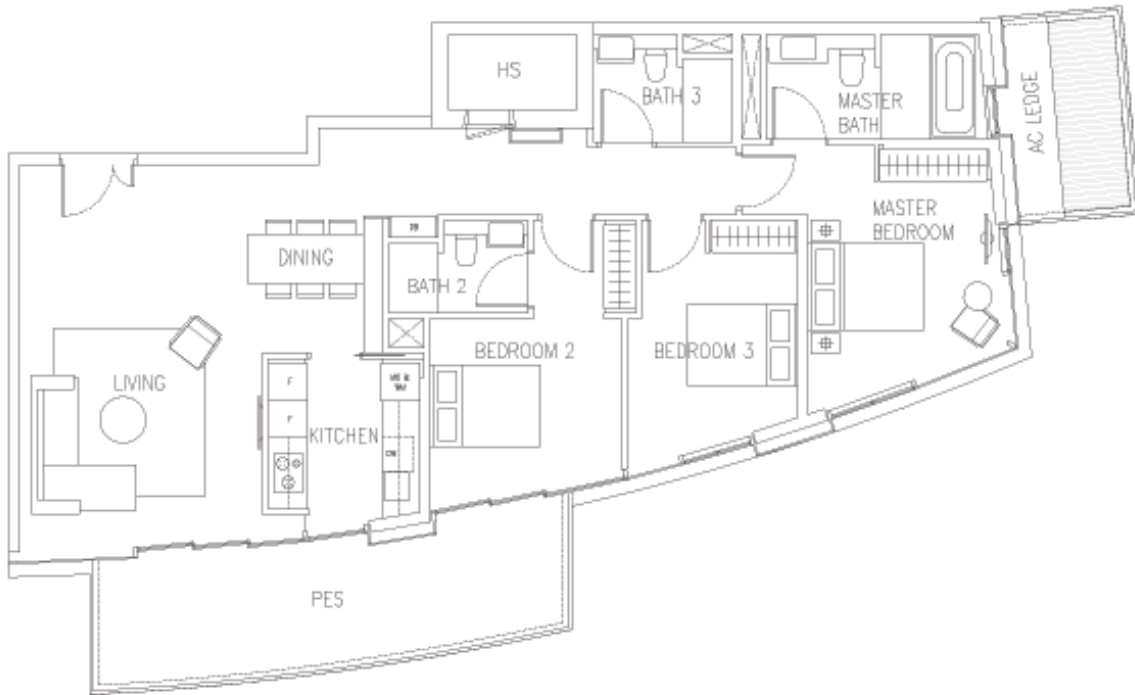

UNIT #05-19

UNIT #04-19

UNIT #03-19

UNIT #02-19

UNIT #01-19

3-BEDROOM (DELUXE)

TYPE C2d

132 sqm to 140 sqm [1421 sq ft to 1507 sq ft]

UNIT #01-30

UNIT #08-30

UNIT #07-30

UNIT #06-30

UNIT #05-30

UNIT #04-30

UNIT #03-30

UNIT #02-30