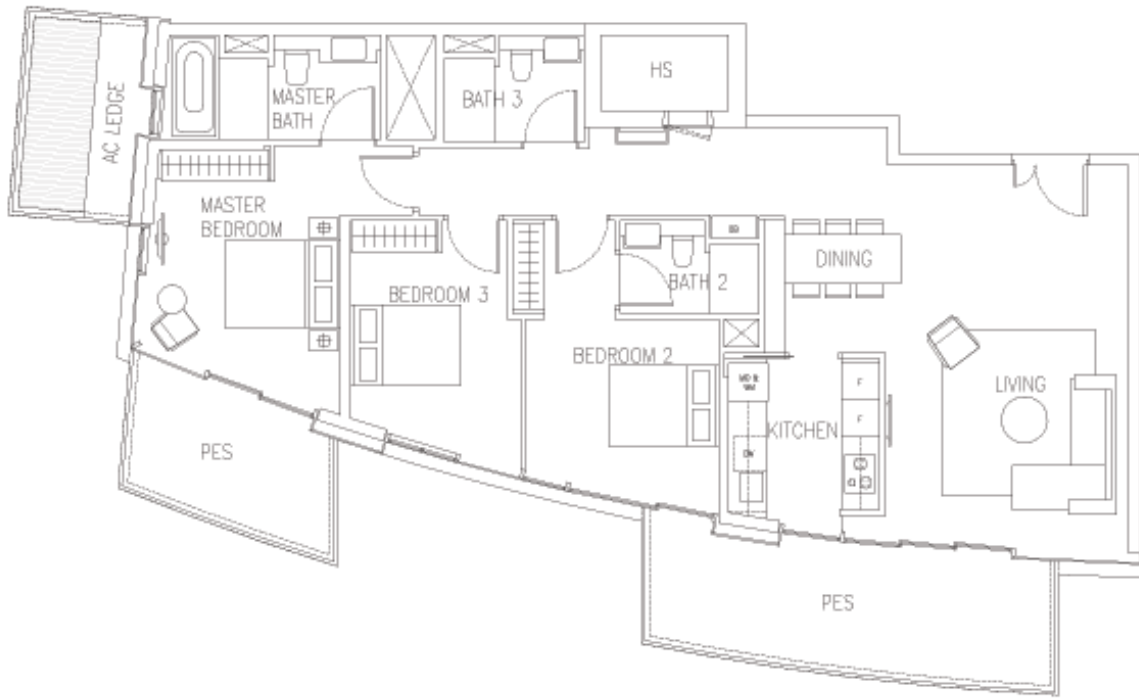

UNIT #09-31

UNIT #08-31

UNIT #07-31

UNIT #06-31

UNIT #05-31

UNIT #04-31

UNIT #03-31

UNIT #02-31

UNIT #01-31

3-BEDROOM (DELUXE)

TYPE C2c

135 sqm to 146 sqm [1453 sq ft to 1572 sq ft]

UNIT #01-19

UNIT #08-19

UNIT #07-19

UNIT #06-19