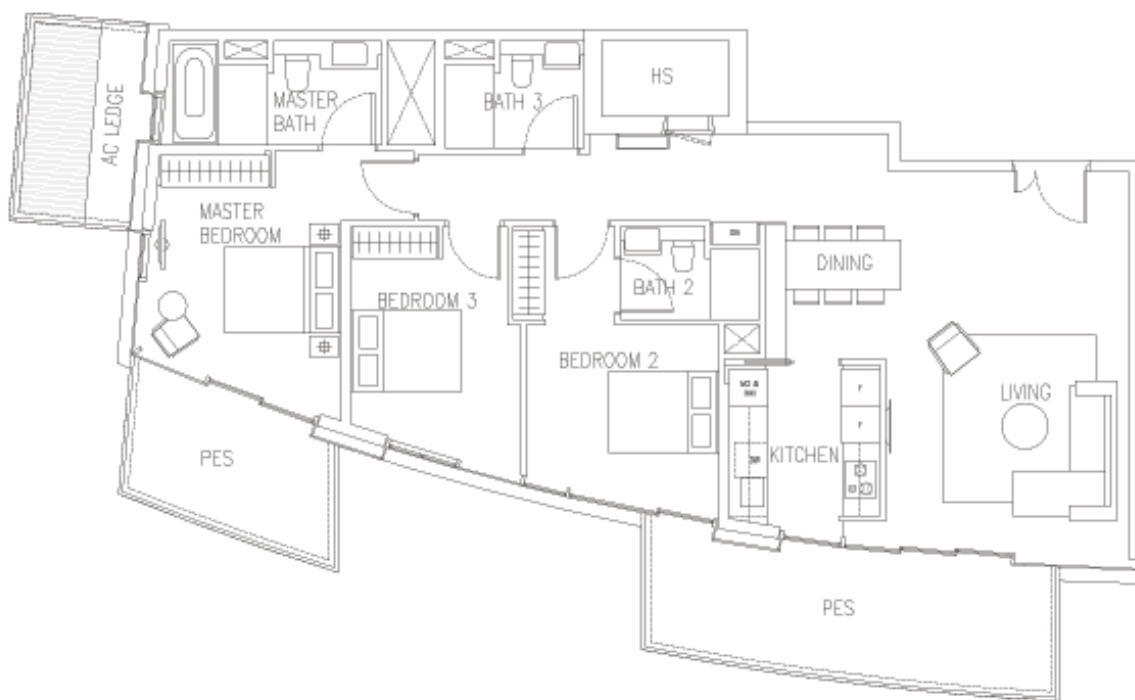

UNIT #04-02

UNIT #03-02

UNIT #02-02

UNIT #01-02

3-BEDROOM (DELUXE)

TYPE C2c

135 sqm to 146 sqm [1453 sq ft to 1572 sq ft]

UNIT #01-31

UNIT #09-31

UNIT #08-31

UNIT #07-31

UNIT #06-31

UNIT #05-31

UNIT #04-31

UNIT #03-31

UNIT #02-31