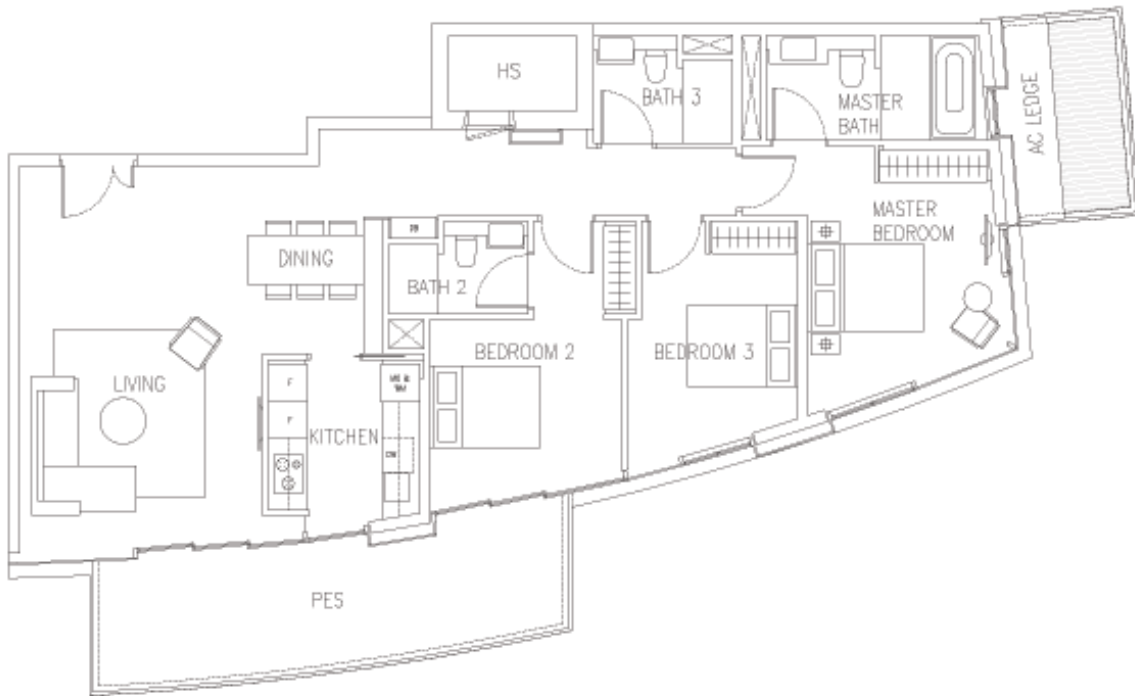

UNIT #05-19

UNIT #04-19

UNIT #03-19

UNIT #02-19

UNIT #01-19

3-BEDROOM (DELUXE)

TYPE C2d

132 sqm to 140 sqm [1421 sq ft to 1507 sq ft]

UNIT #01-30

UNIT #08-30

UNIT #07-30

UNIT #06-30

UNIT #05-30

UNIT #04-30

UNIT #03-30

UNIT #02-30